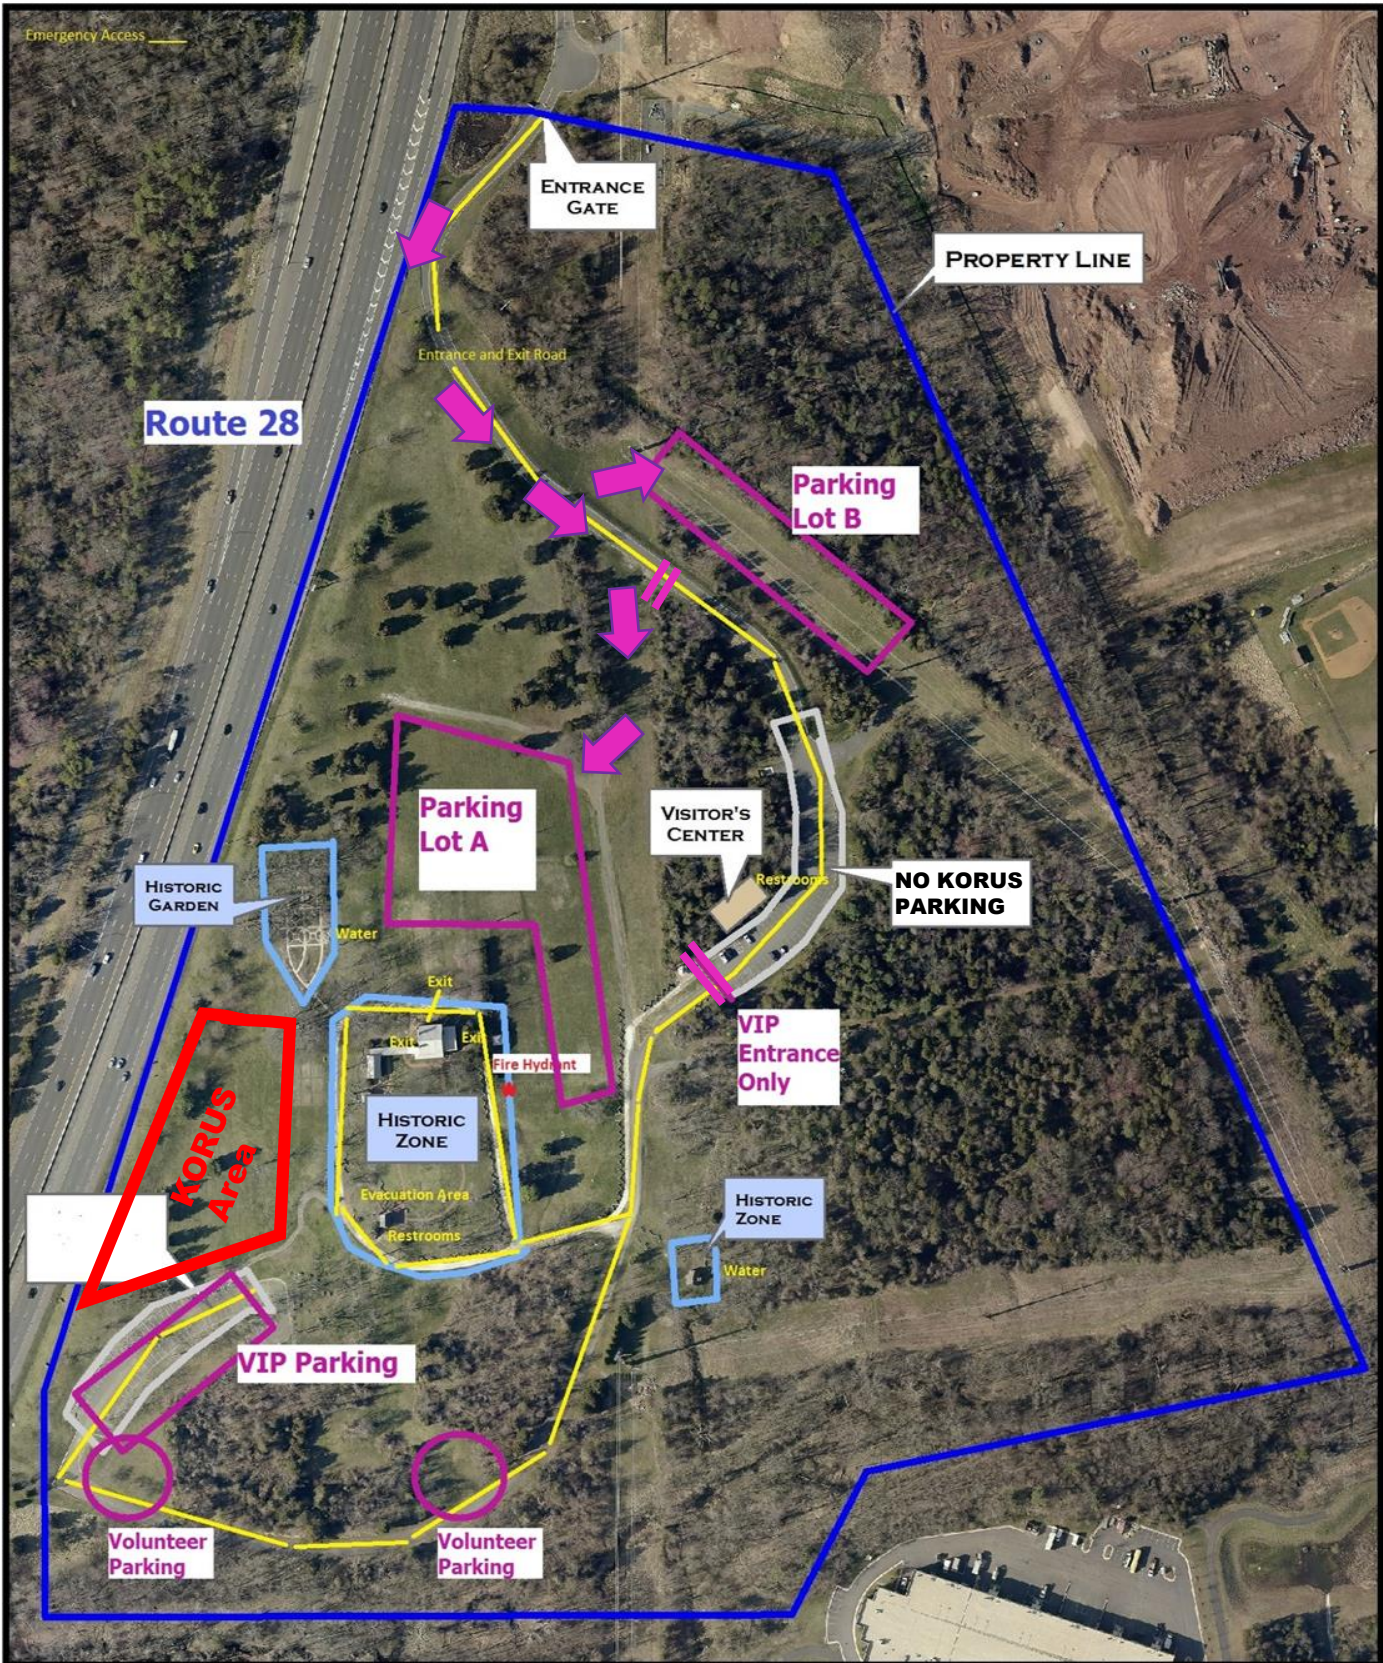

Emergency Access \_\_\_\_\_

**FAIRFAX COUNTY  
PARK AUTHORITY**  
12055 GOVERNMENT  
CENTER PARKWAY, SUITE 425  
FAIRFAX, VA 22035

**SULLY HISTORIC SITE**  
3650 HISTORIC SULLY WAY, CHANTILLY, VA 20151

0 60 120 240 360  
Feet

**AUGUST 2015**